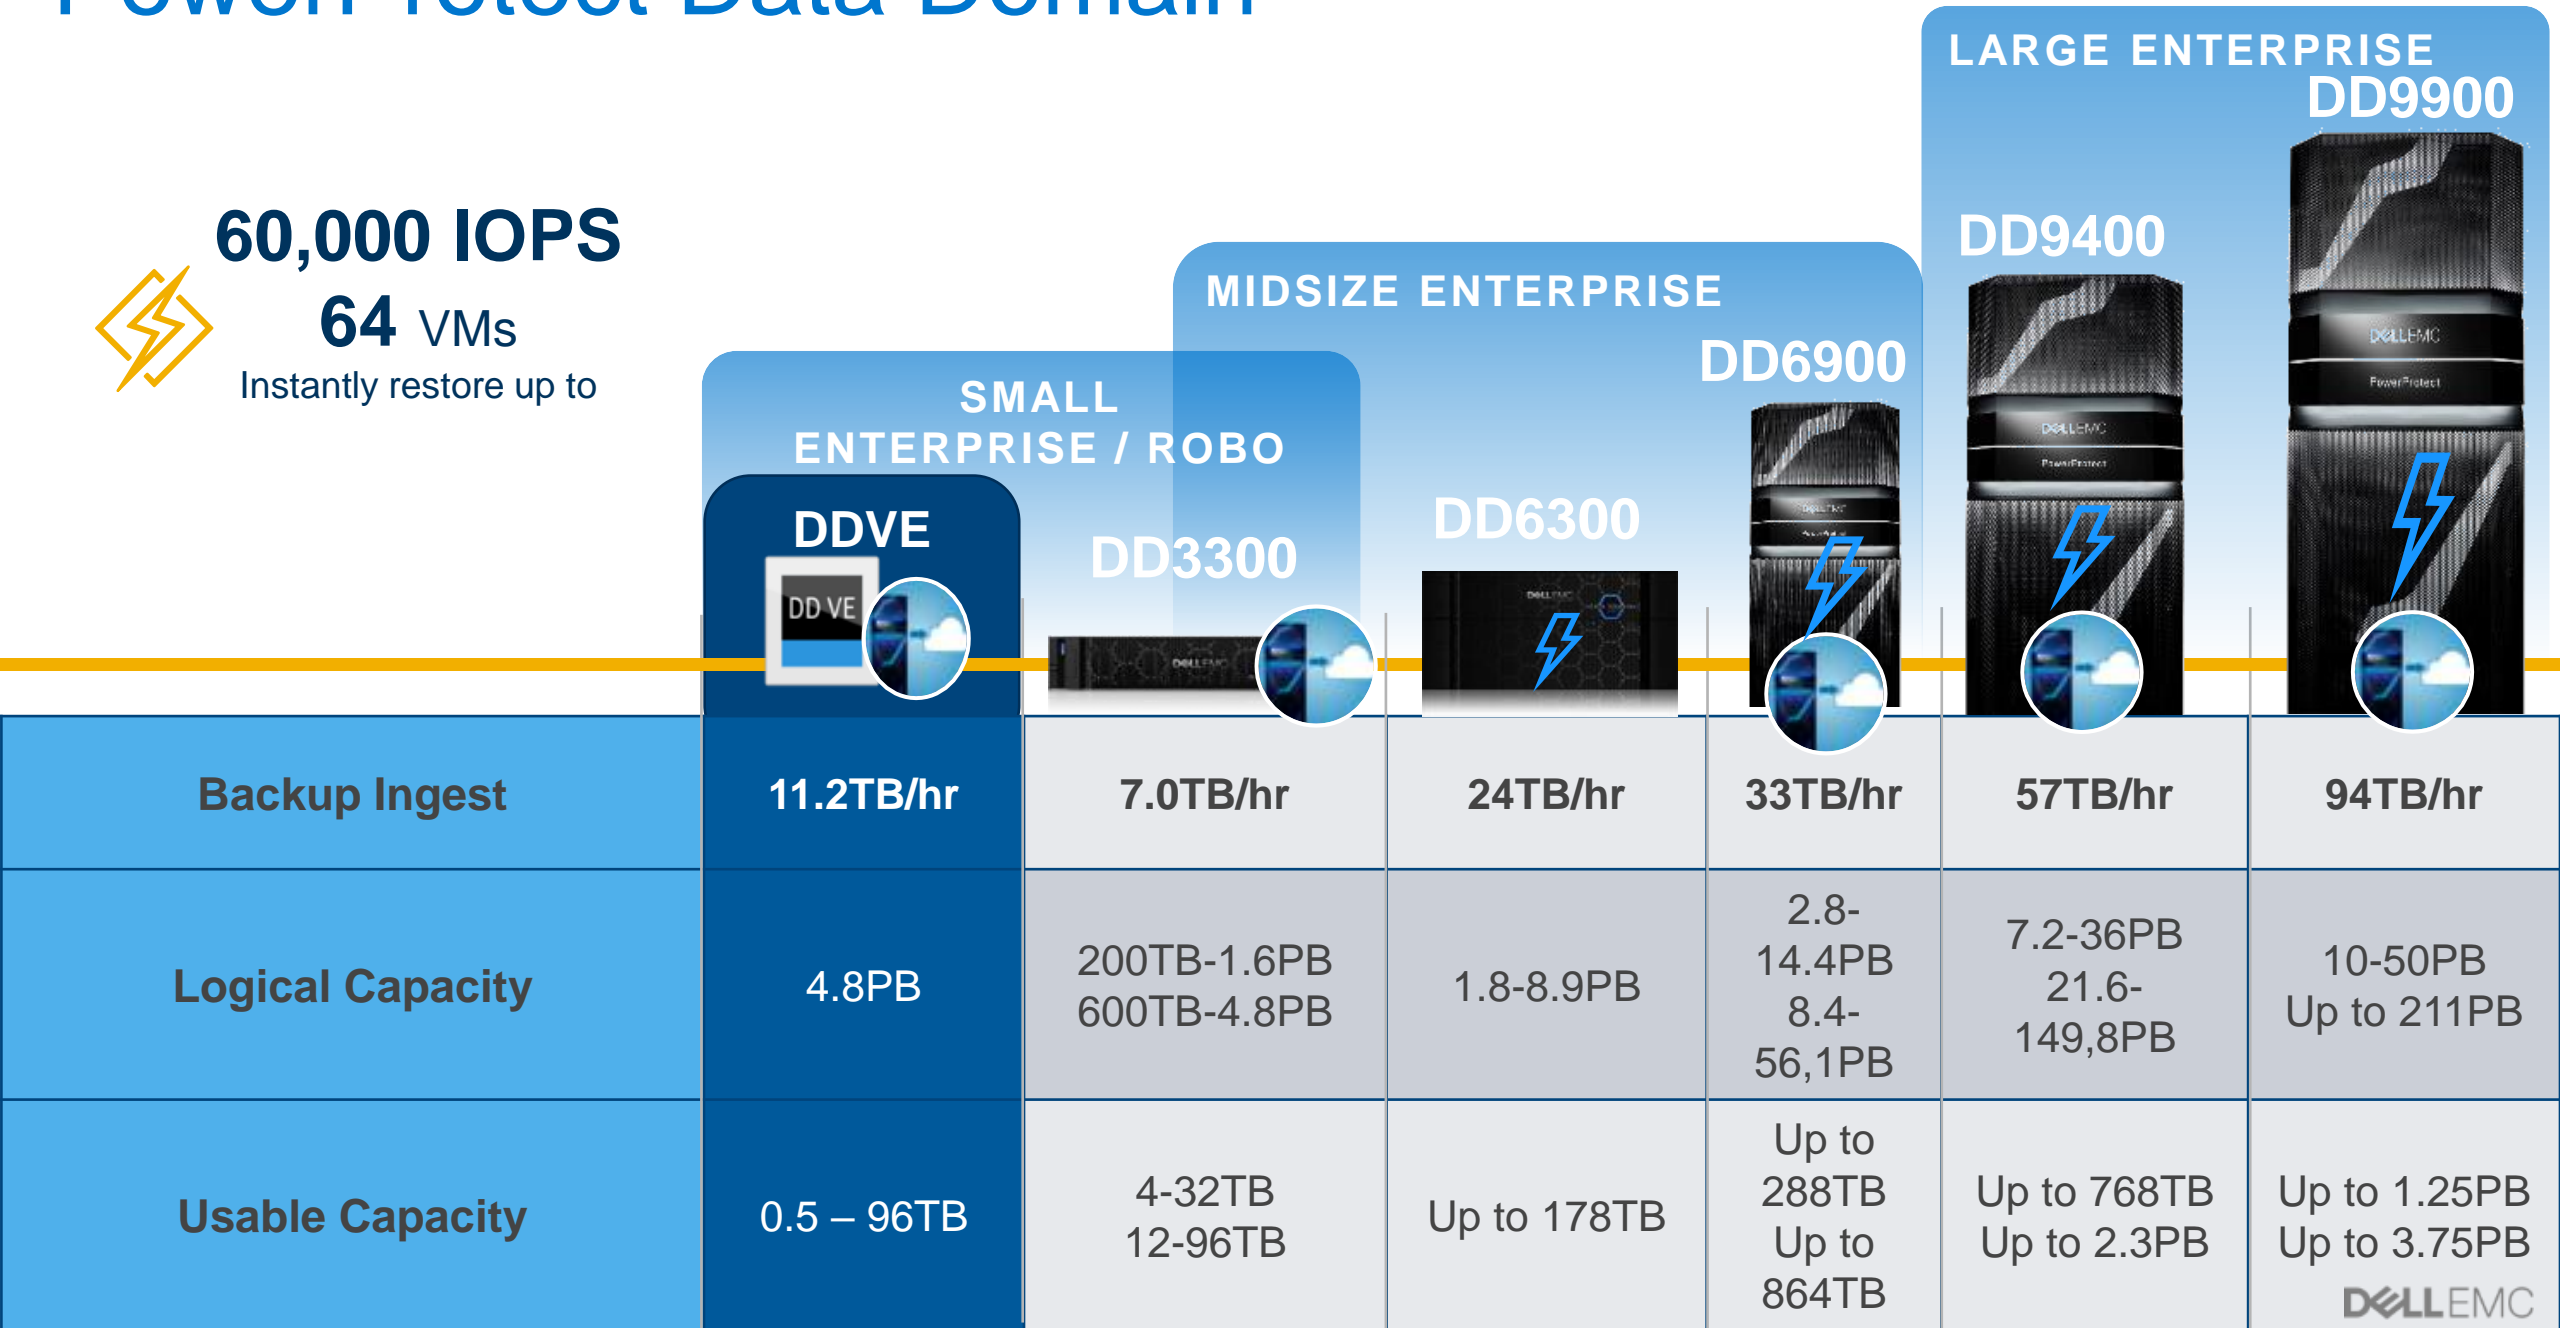

TRUSTED

Innovation

Intelligence
Machine Learning

Availability
Over 6-9s

Protection
Gold Standard
in Replication

Security
End-to-End
Efficient
Encryption

PowerProtect Data Domain

 **60,000 IOPS**
64 VMs
 Instantly restore up to