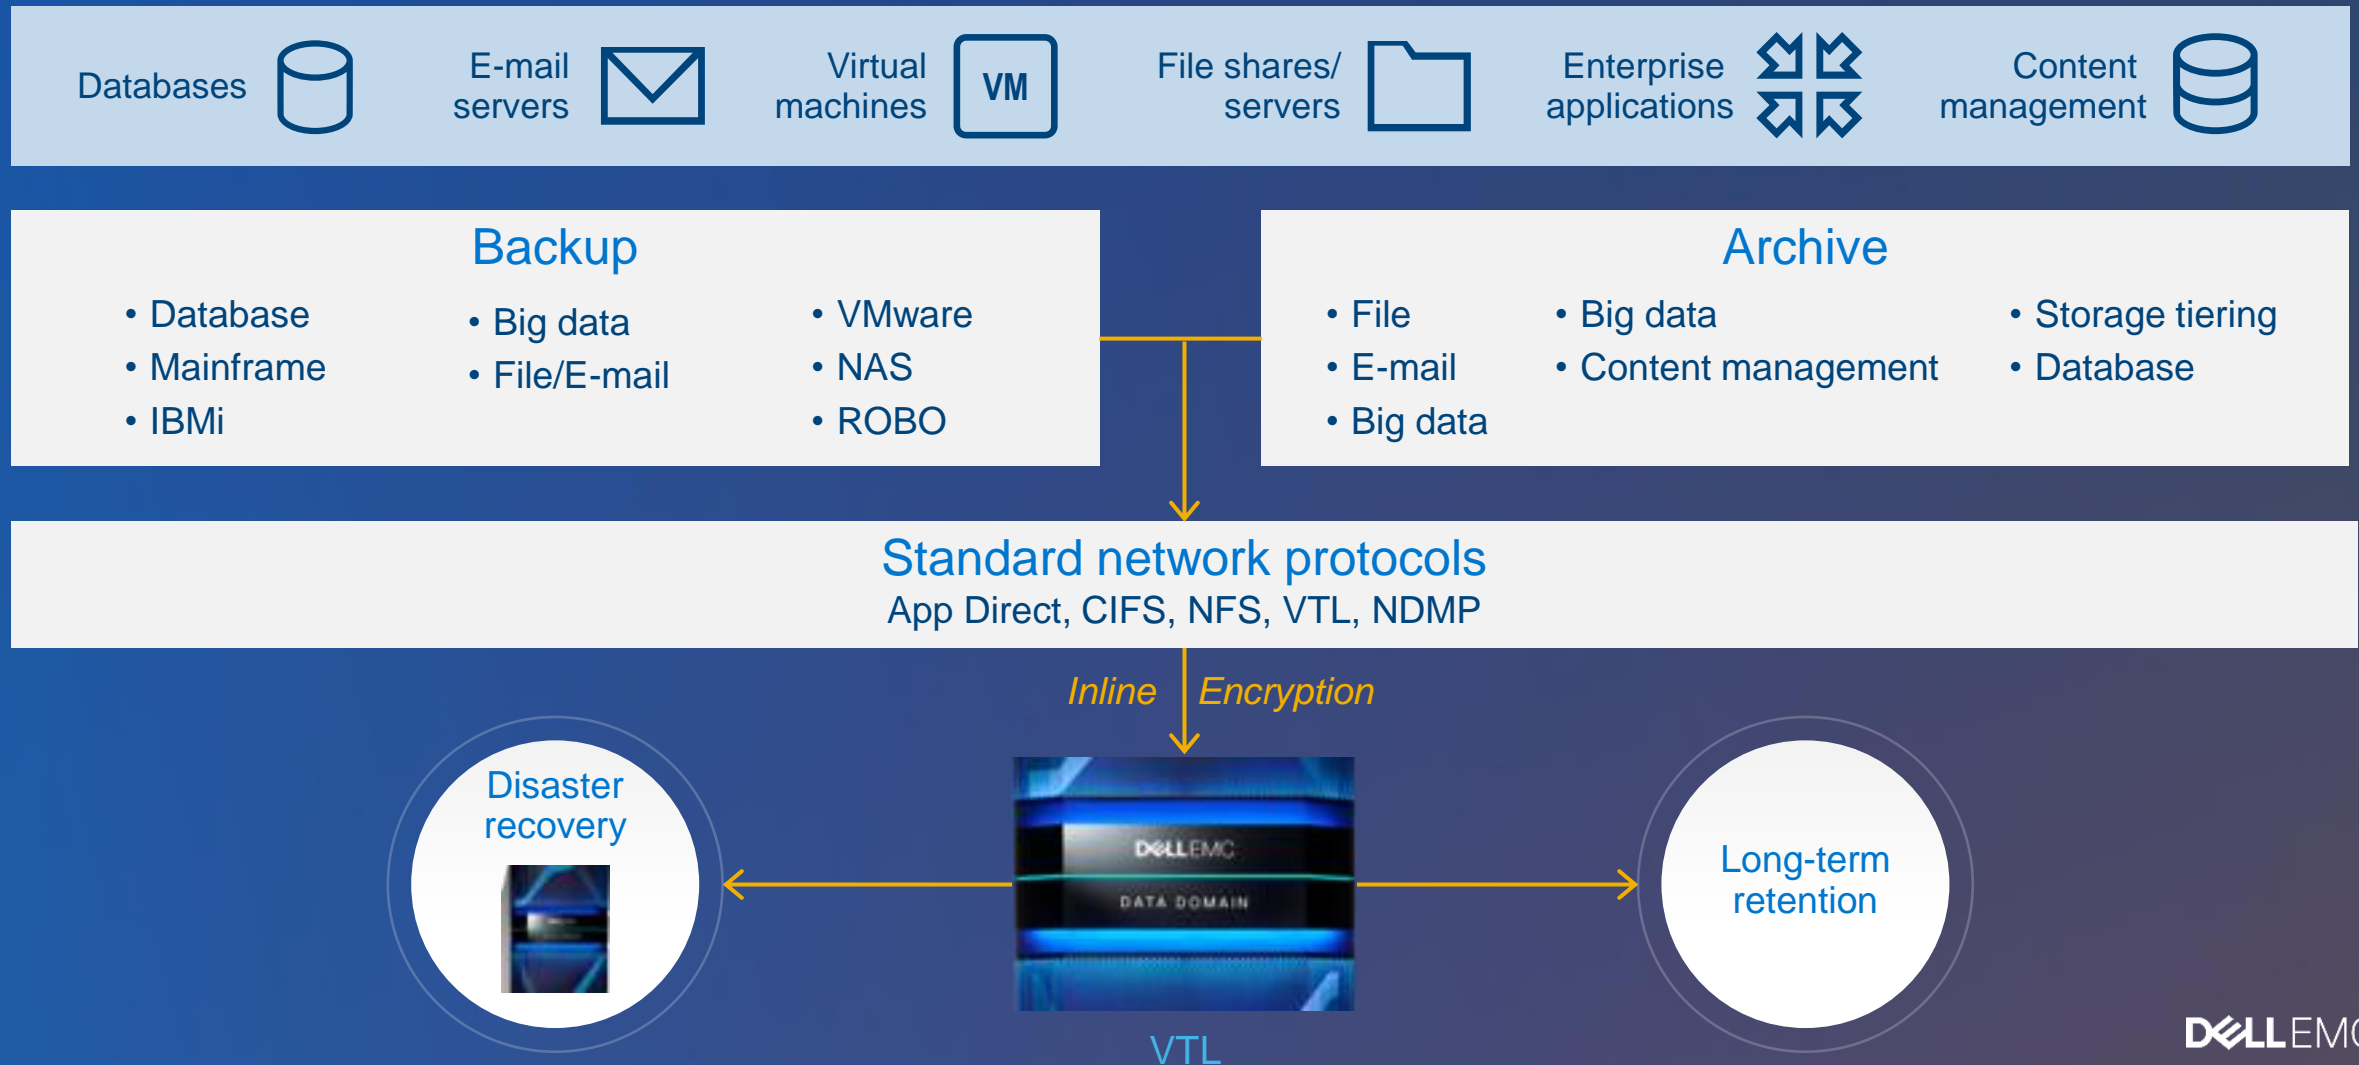

PowerProtect DataDomain : The ultimate protection storage

Protect everything in a single platform